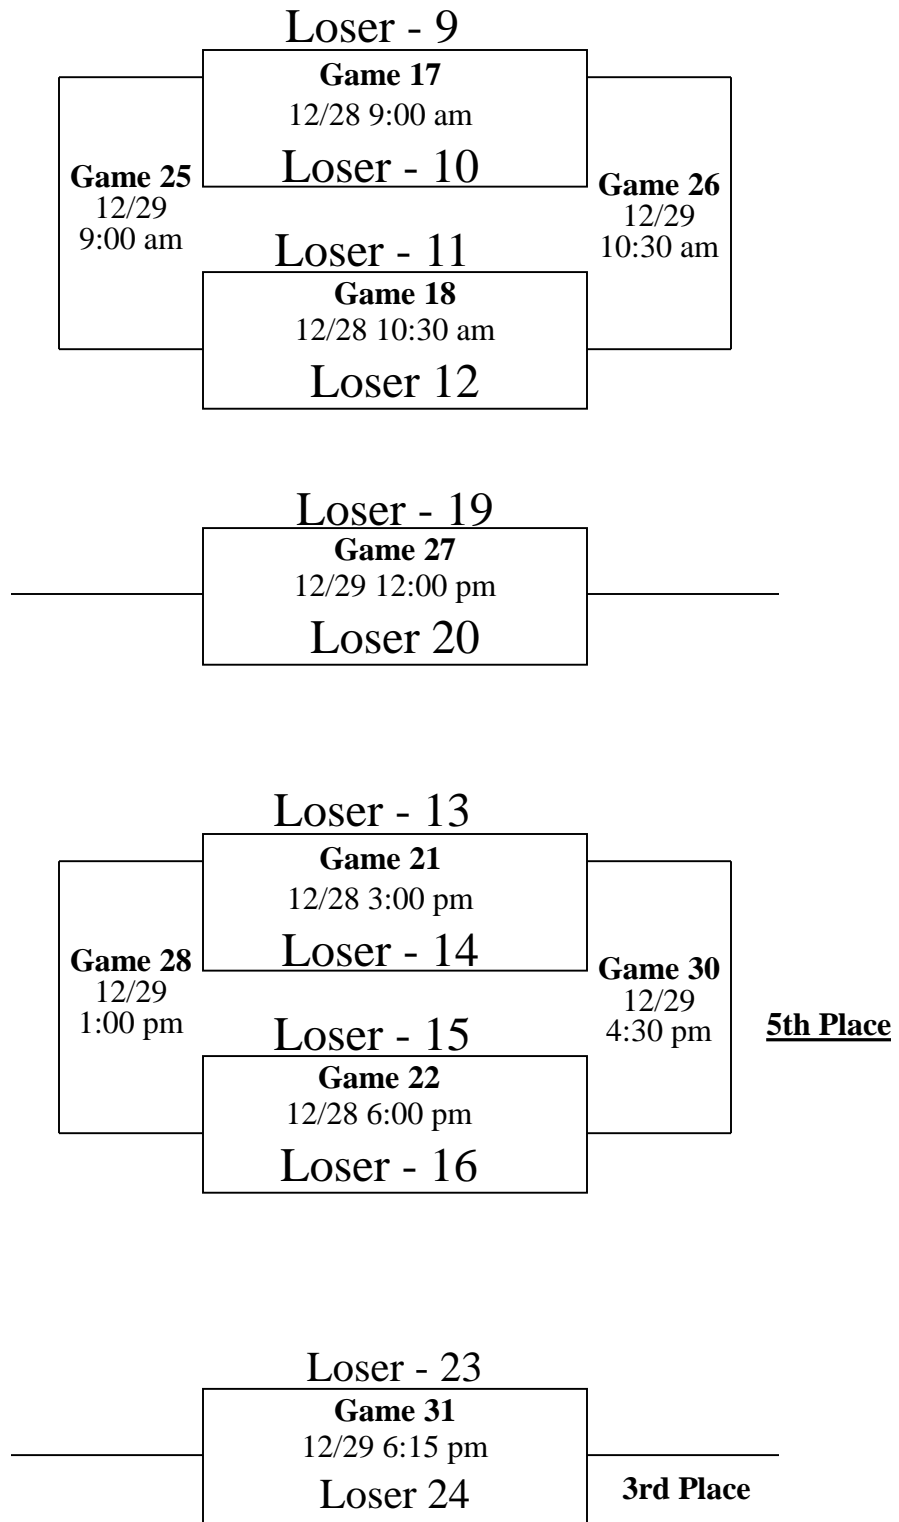

December 26-29, 2016

E
S
T
A
N
C
I
A
-
C
O
O
C
A
S
T
C
O
A
S
T
-
C
L
A
S
S

Bottom Team Wears Light Color Jersey (Home)

E
S
T
A
N
C
-
A
C
C
O
A
S
T
C
L
A
S
S
-
C

**Bottom Team Wears Light
Color Jersey (Home)**