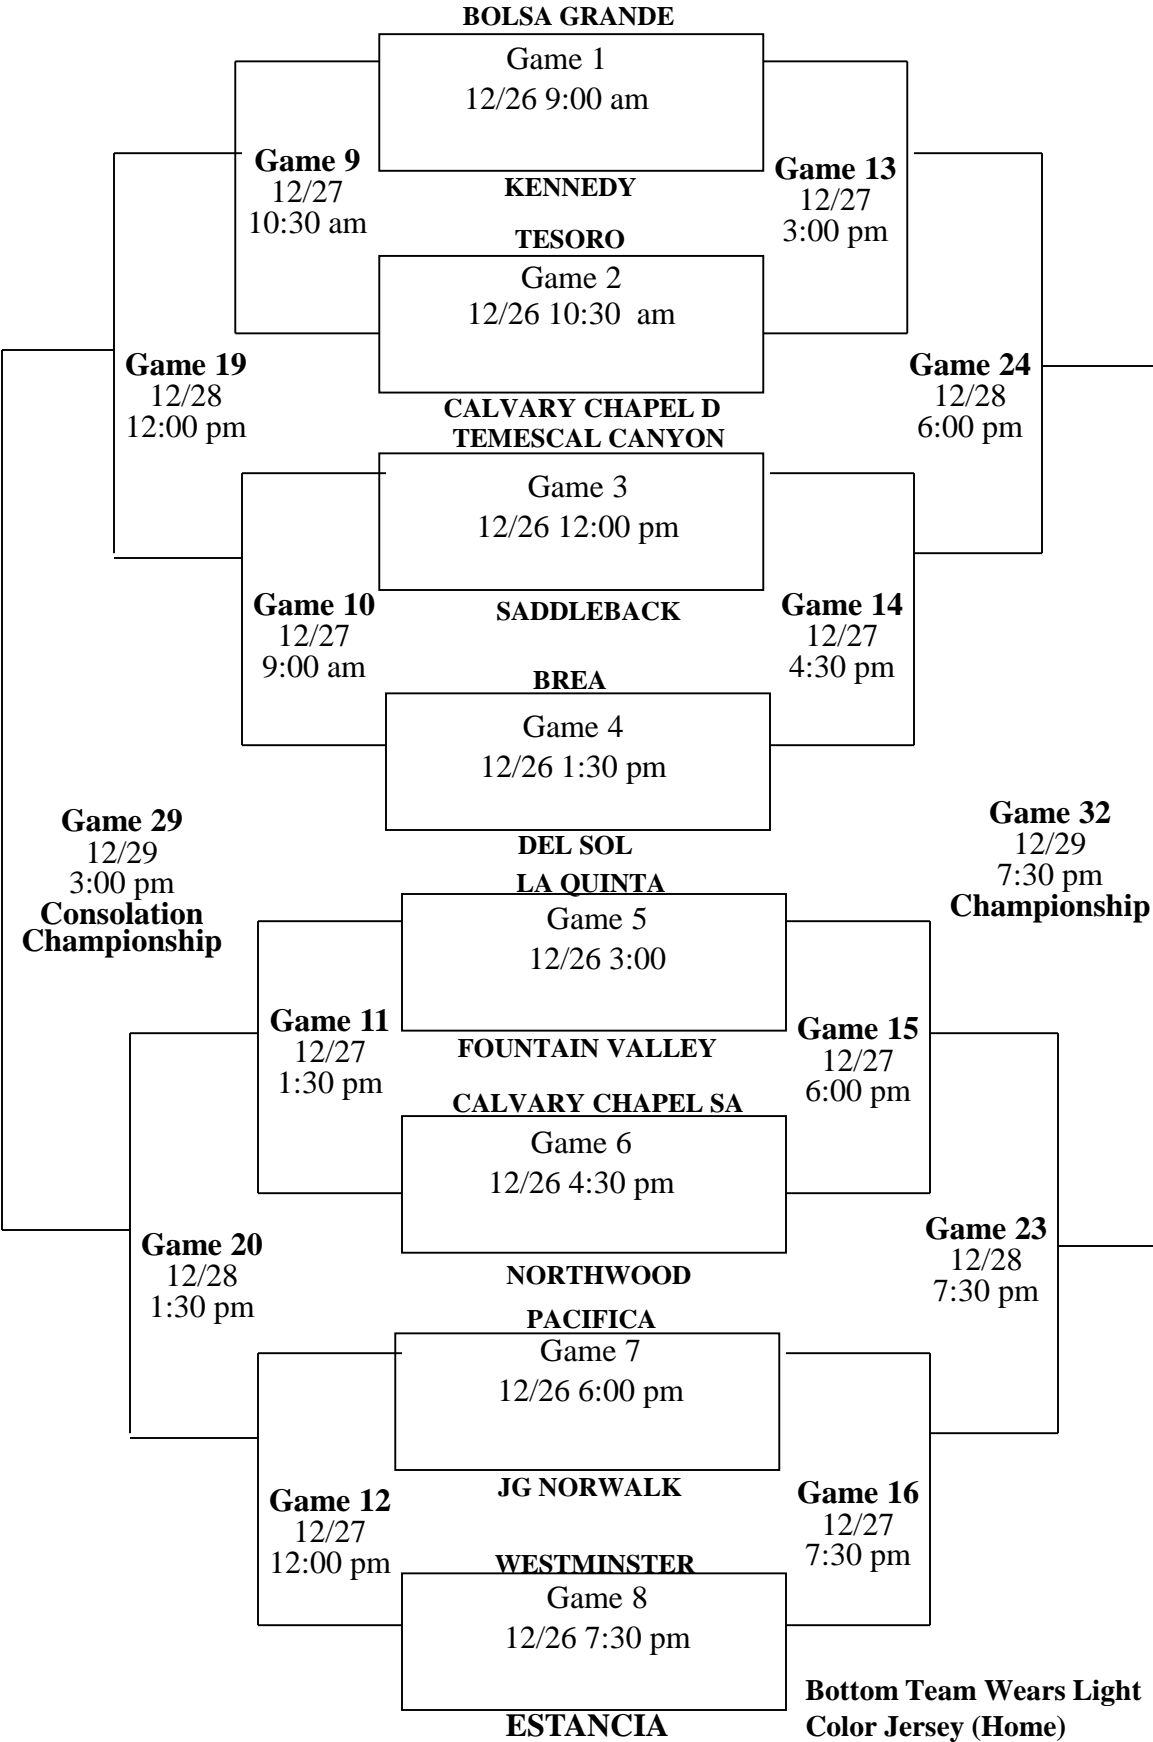

December 26-29, 2016

E
S
T
A
N
C
I
A
-
C
O
O
C
A
S
T
C
O
A
S
T
-
C
L
A
S
S

Bottom Team Wears Light Color Jersey (Home)

E
S
T
A
N
C
-
A
C
C
O
A
S
T
C
L
A
S
S
-
C

**Bottom Team Wears Light
Color Jersey (Home)**