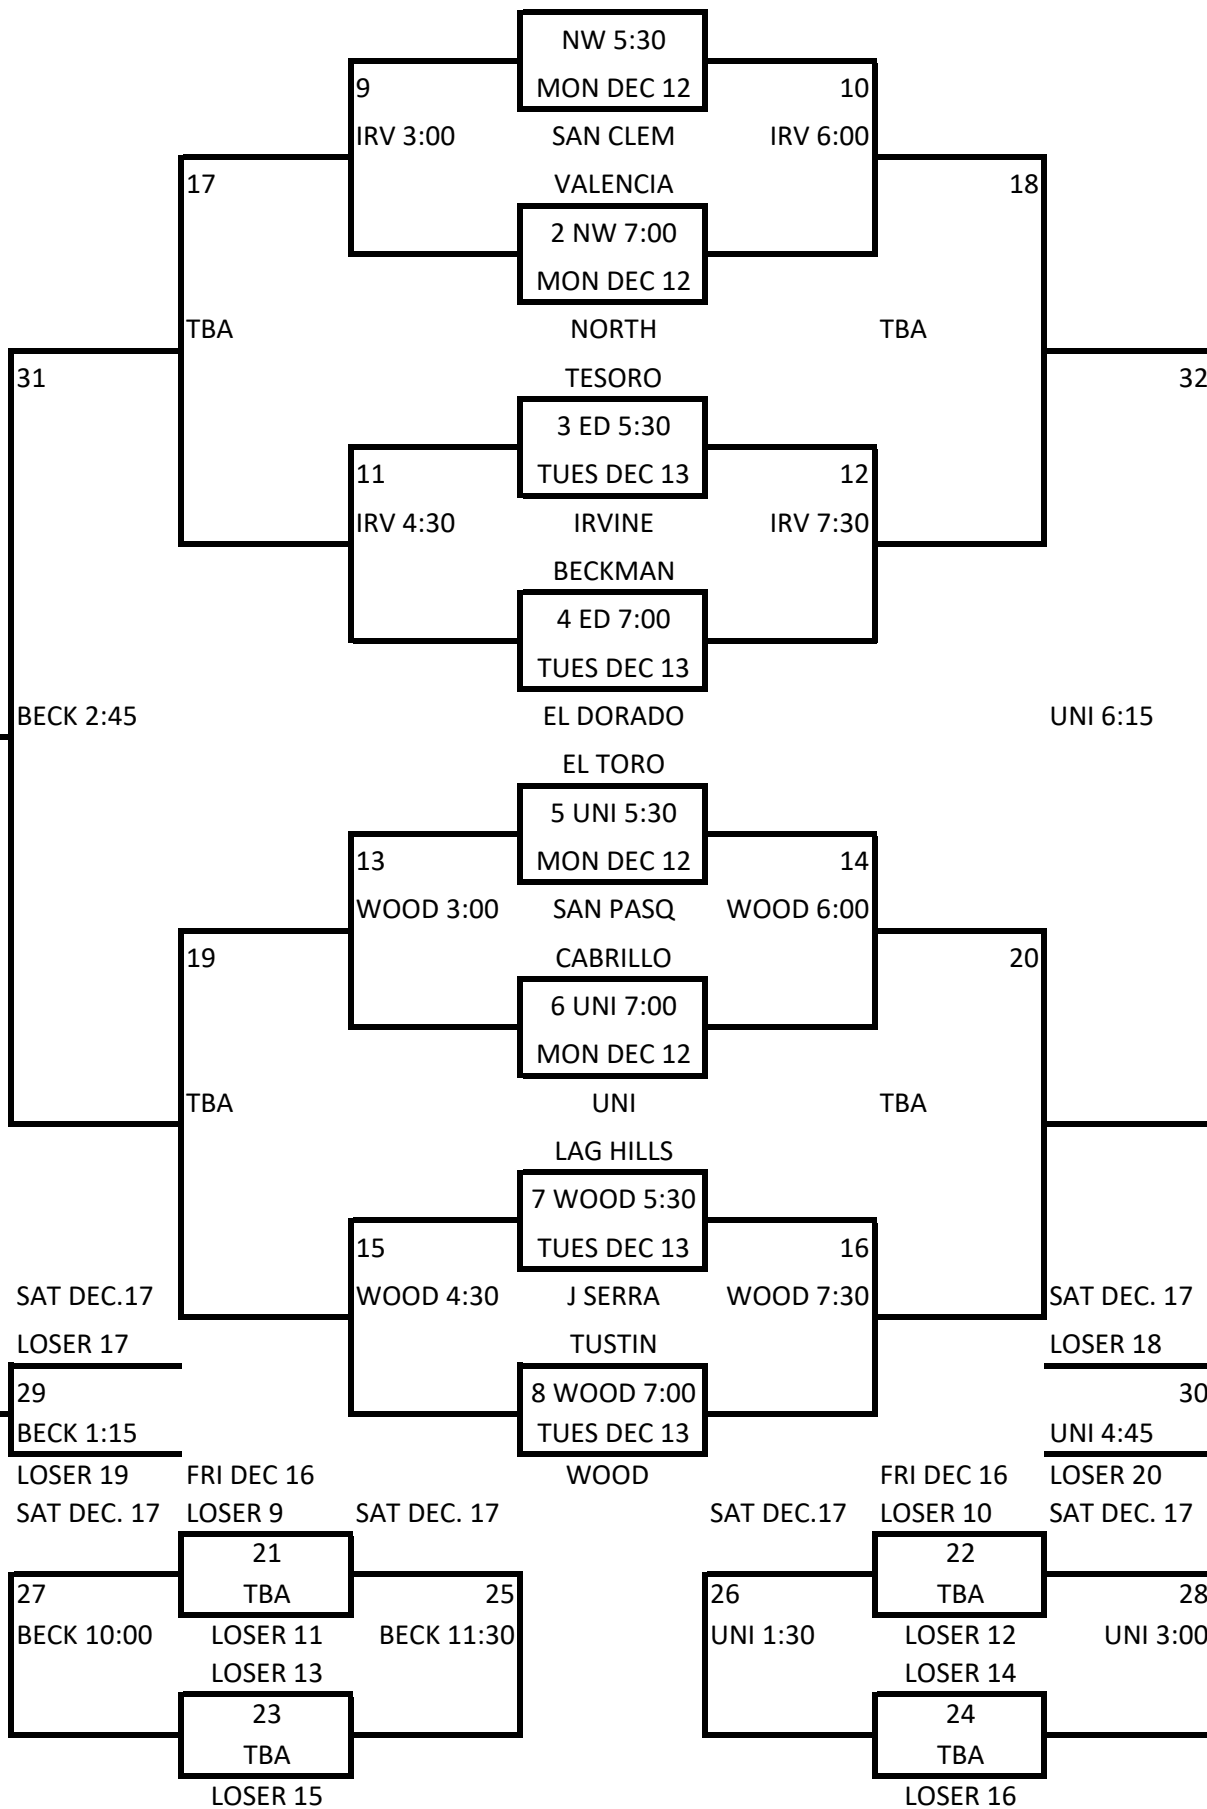

SAT DEC 17 FRI DEC 16 WED DEC 14 TUES DEC 13 WED DEC 14 FRI DEC 16 SAT DEC 17

HB

BOTTOM TEAM IS HOME AND WEARS LIGHT JERSEYS

SATURDAY GAME TIMES

- BECKMAN
- 10:00
- 11:30
- 1:15
- 2:45
- UNI
- 1:30
- 3:00
- 4:45
- 6:15

WEDNESDAY SITES AVAILABLE

- IRVINE
- BECKMAN
- EL DORADO
- TUSTIN
- WOODBIDGE

WEDNESDAY SITES UNAVAILABLE

- NORTHWOOD
- UNI