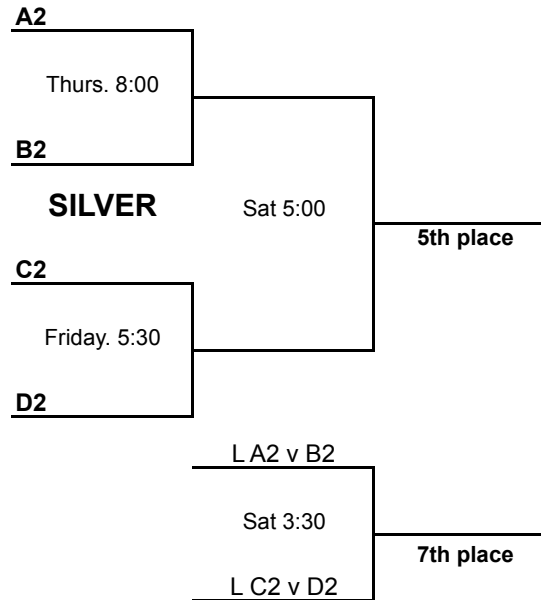

2014 DIABLO B TIP OFF: Dec. 8 - Dec. 13

Pool Play / Bracket Play: 4 Game Tournament

A
Mission Viejo
Villa Park
Dana Hills

B
Laguna Hills
San Clemente
Capo Valley

C
SMCHS
Fountain Valley
Tesoro

D
El Toro
Trabuco Hills
Aliso Niguel

Monday

<u>Time</u>	<u>away</u>	<u>HOME</u>
415	Villa Park	Mission Viejo
530	Laguna Hills	San Clemente
645	SMCHS	Fountain Valley
800	El Toro	Trabuco

Thursday

530	A3	B3
645	C3	D3
800	A2	B2

Tuesday

<u>Time</u>	<u>away</u>	<u>HOME</u>
415	Dana Hills	Mission Viejo
530	Laguna Hills	Capo Valley
645	SMCHS	Tesoro
800	El Toro	Aliso

Friday

530	C2	D2
645	A1	B1
800	C1	D1

Wednesday

<u>Time</u>	<u>away</u>	<u>HOME</u>
415	Villa Park	Dana Hills
530	San Clemente	Capo Valley
645	Fountain Valley	Tesoro
800	Trabuco	Aliso

Saturday

100 pm	L A3 v B3	L C3 v D3
215 pm	W A3 v B3	W C3 v D3
330 pm	L A2 v B2	L C2 v D2
500 pm	W A2 v B2	W C2 v D2
645 pm	L A1 v B1	L C1 v D1
730 pm	W A1 v B1	W C1 v D1

* Bottom Team is HOME - HOME team wears light colored jersey in all games - Sits on the far side of the gym