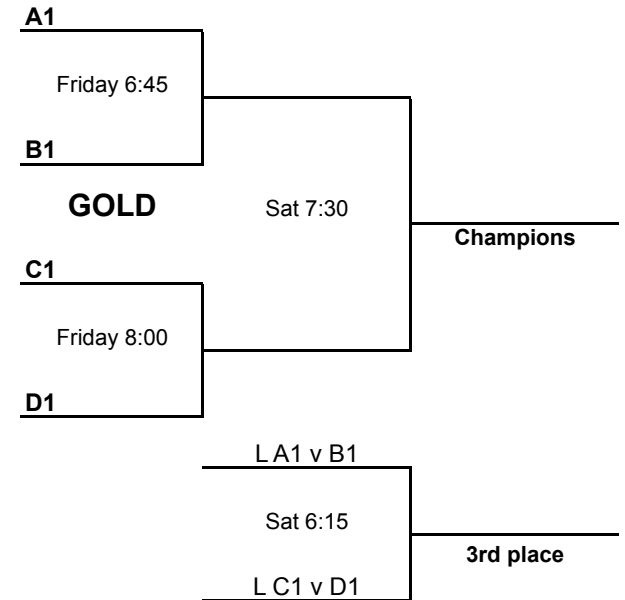

2014 DIABLO B TIP OFF: Dec. 8 - Dec. 13

Pool Play / Bracket Play: 4 Game Tournament

A
Mission Viejo
Villa Park
Dana Hills

B
Laguna Hills
San Clemente
Capo Valley

C
SMCHS
Fountain Valley
Tesoro

D
El Toro
Trabuco Hills
Aliso Niguel

Monday

<u>Time</u>	<u>away</u>	<u>HOME</u>
415	Villa Park	Mission Viejo
530	Laguna Hills	San Clemente
645	SMCHS	Fountain Valley
800	El Toro	Trabuco

Thursday

530	A3	B3
645	C3	D3
800	A2	B2

Tuesday

<u>Time</u>	<u>away</u>	<u>HOME</u>
415	Dana Hills	Mission Viejo
530	Laguna Hills	Capo Valley
645	SMCHS	Tesoro
800	El Toro	Aliso

Friday

530	C2	D2
645	A1	B1
800	C1	D1

Wednesday

<u>Time</u>	<u>away</u>	<u>HOME</u>
415	Villa Park	Dana Hills
530	San Clemente	Capo Valley
645	Fountain Valley	Tesoro
800	Trabuco	Aliso

Saturday

100 pm	L A3 v B3	L C3 v D3
215 pm	W A3 v B3	W C3 v D3
330 pm	L A2 v B2	L C2 v D2
500 pm	W A2 v B2	W C2 v D2
645 pm	L A1 v B1	L C1 v D1
730 pm	W A1 v B1	W C1 v D1

* Bottom Team is HOME - HOME team wears light colored jersey in all games - Sits on the far side of the gym