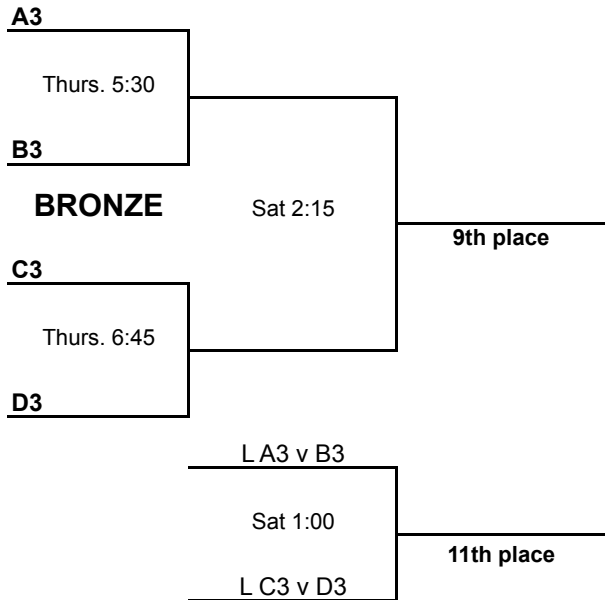

2014 DIABLO B TIP OFF: Dec. 8 - Dec. 13

Pool Play / Bracket Play: 4 Game Tournament

A
Mission Viejo
Villa Park
Dana Hills

B
Laguna Hills
San Clemente
Capo Valley

C
SMCHS
Fountain Valley
Tesoro

D
El Toro
Trabuco Hills
Aliso Niguel

Monday

<u>Time</u>	<u>away</u>	<u>HOME</u>
415	Villa Park	Mission Viejo
530	Laguna Hills	San Clemente
645	SMCHS	Fountain Valley
800	El Toro	Trabuco

Thursday

530	A3	B3
645	C3	D3
800	A2	B2

Tuesday

<u>Time</u>	<u>away</u>	<u>HOME</u>
415	Dana Hills	Mission Viejo
530	Laguna Hills	Capo Valley
645	SMCHS	Tesoro
800	El Toro	Aliso

Friday

530	C2	D2
645	A1	B1
800	C1	D1

Wednesday

<u>Time</u>	<u>away</u>	<u>HOME</u>
415	Villa Park	Dana Hills
530	San Clemente	Capo Valley
645	Fountain Valley	Tesoro
800	Trabuco	Aliso

Saturday

100 pm	L A3 v B3	L C3 v D3
215 pm	W A3 v B3	W C3 v D3
330 pm	L A2 v B2	L C2 v D2
500 pm	W A2 v B2	W C2 v D2
645 pm	L A1 v B1	L C1 v D1
730 pm	W A1 v B1	W C1 v D1

* Bottom Team is HOME - HOME team wears light colored jersey in all games - Sits on the far side of the gym