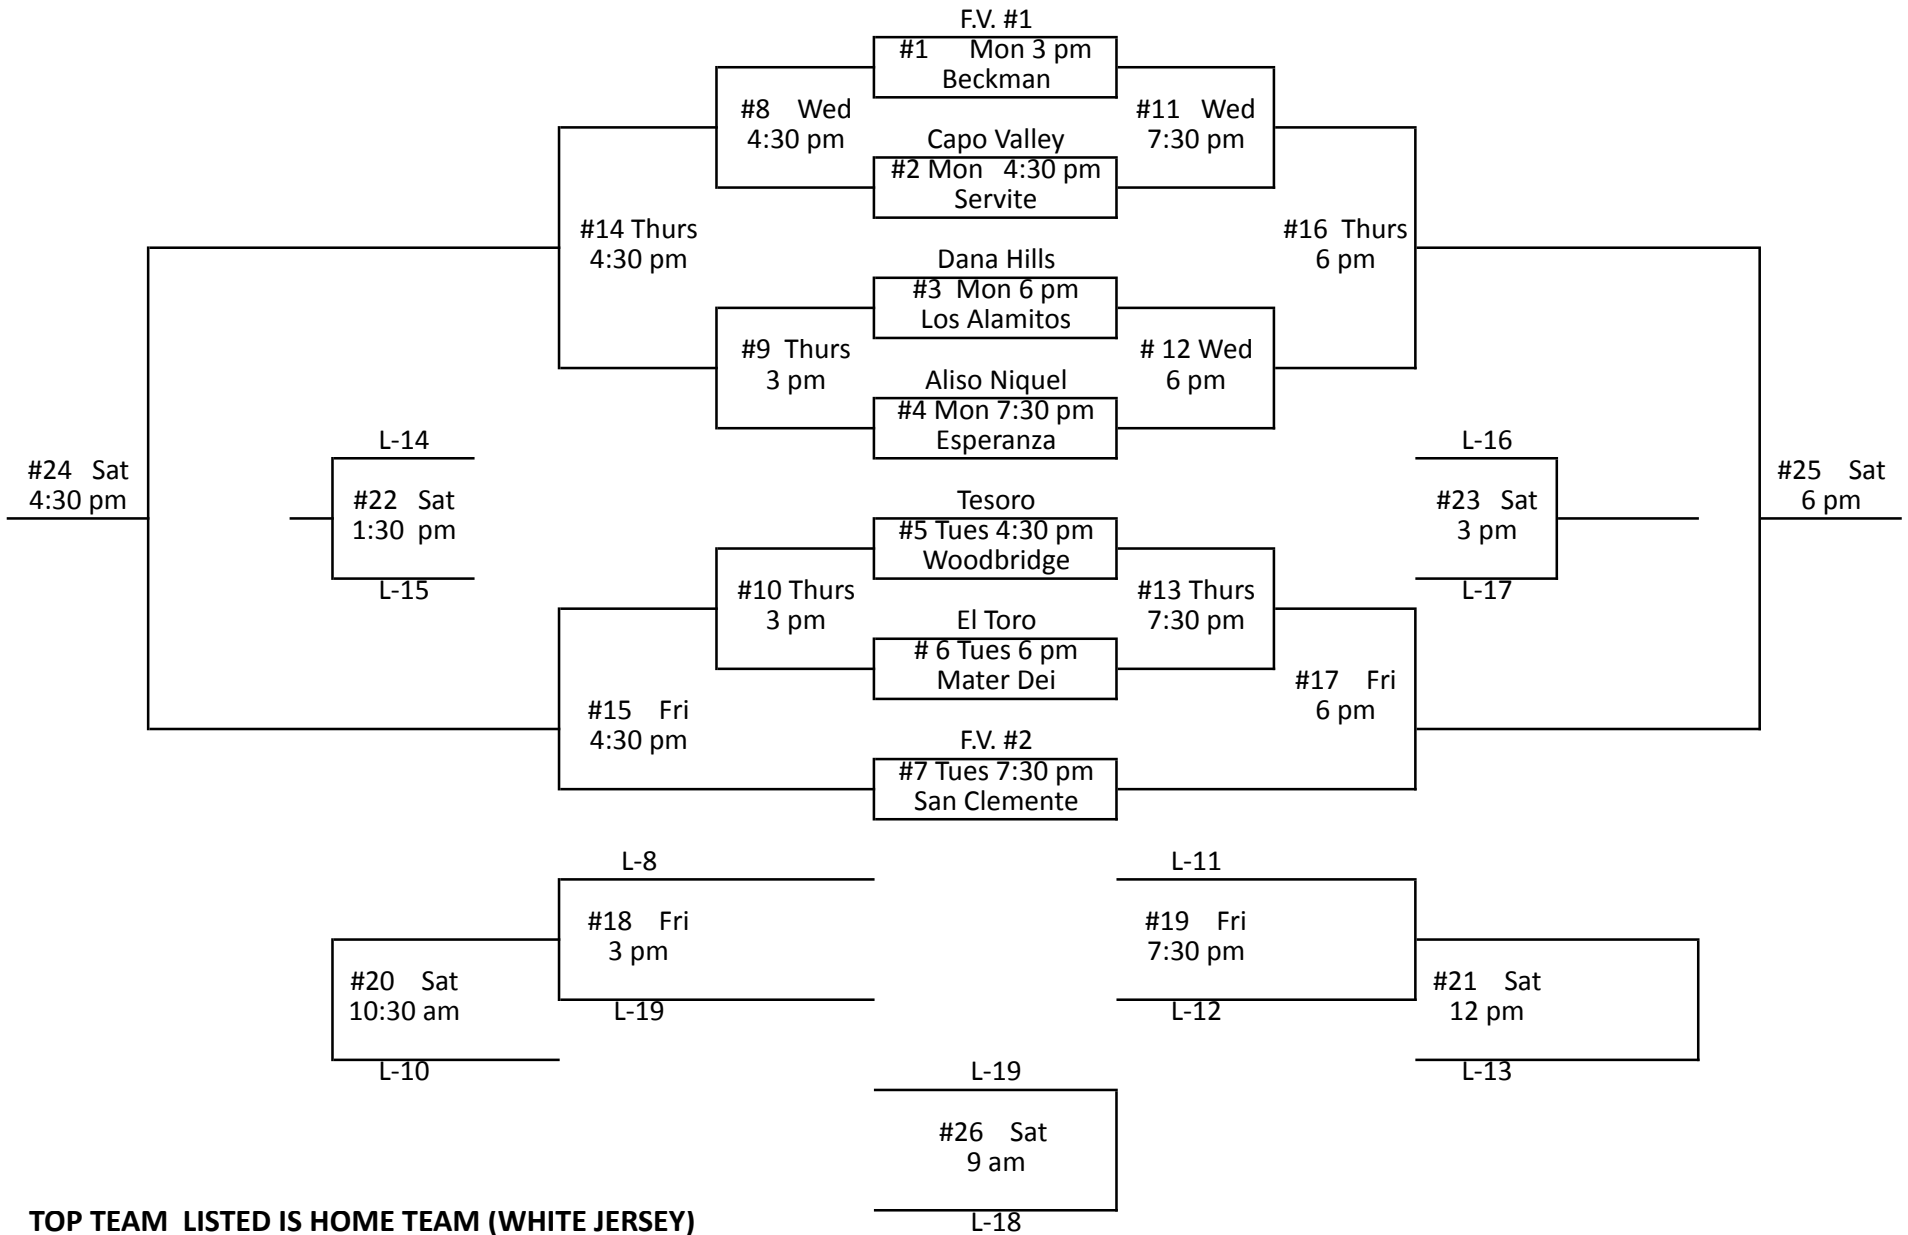

FOUNTAIN VALLEY SOPHOMORE BASKETBALL TOURNAMENT
Monday, December 15, 2014 - Saturday, December 20, 2014

TOP TEAM LISTED IS HOME TEAM (WHITE JERSEY)